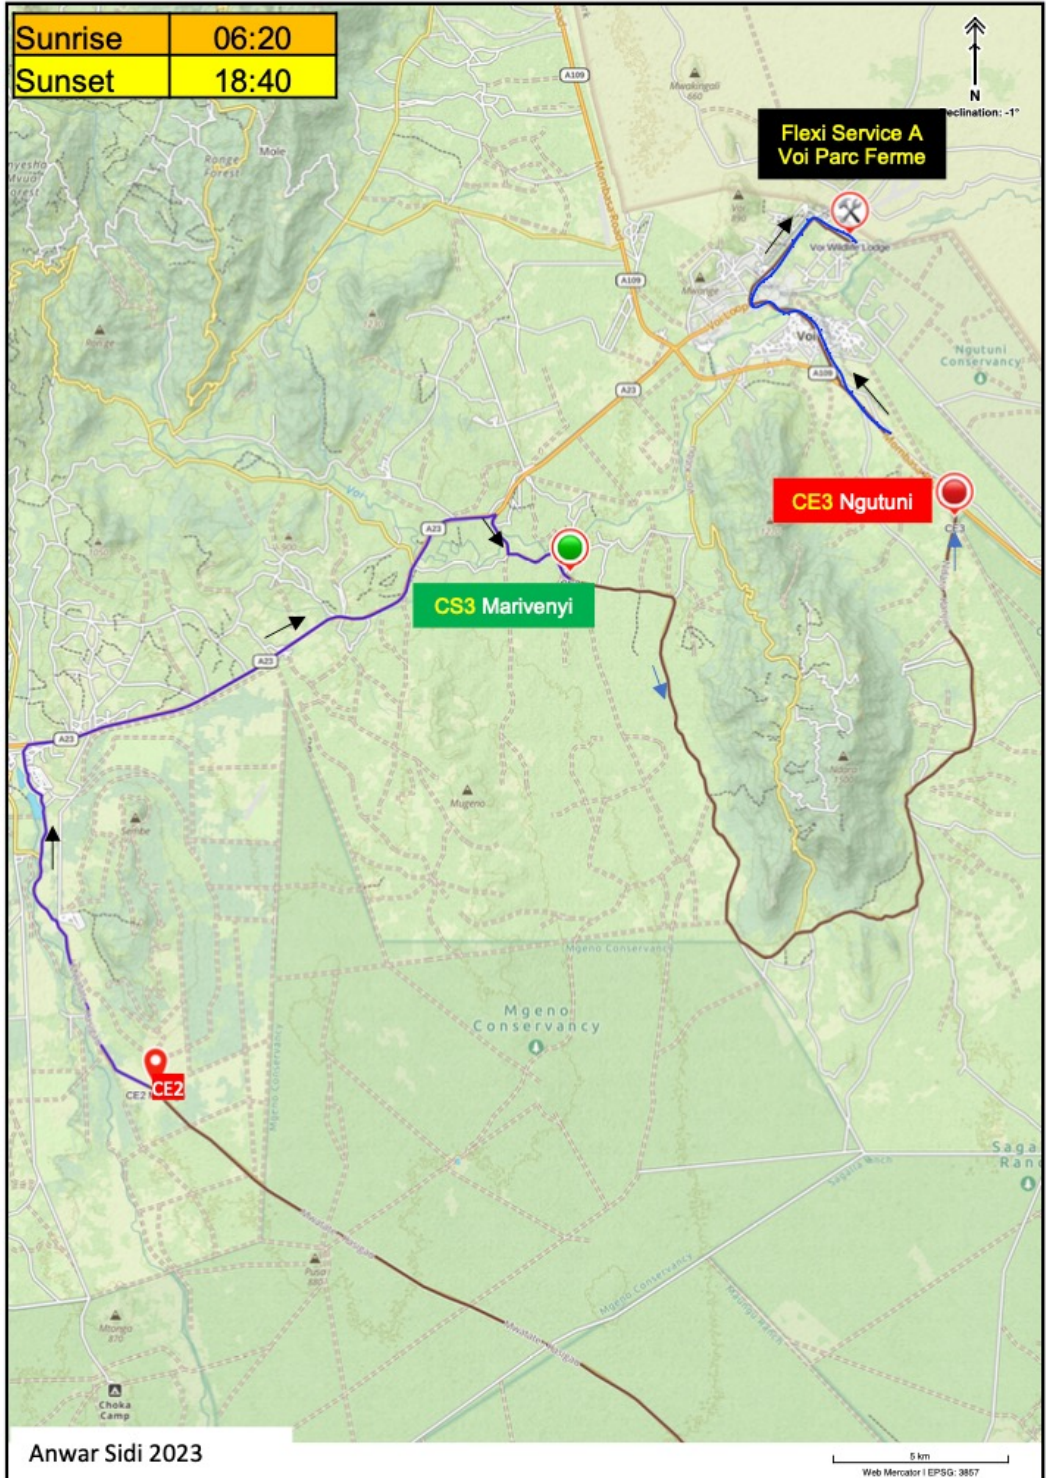

[CE1 Stop](#)

LEG 1 MOMBASA TO VOI
CS2 MACKINNON TO MWATATE-TEITA ESTATE 88.94km
Sunday 10th December 2023

CS2 MACKINNON	1 st Car Due	09:31
CE2 MWATATE-TEITA ESTATE	1 st Car Due	10:21
GPS Coordinates		Elevation
CS2 MACKINNON	S3° 44.419' E39° 02.049'	487
CE2 MWATATE-TEITA ESTATE	S3° 35.561' E38° 25.002'	902

Sunrise	06:20
Sunset	18:40

[CS2 Start](#)

[CE2 Stop](#)

Anwar Sidi 2023

10 km
Web Mercator | EPSG: 3857

LEG 1 MOMBASA TO VOI
CS3 MARIWENYI TO NGUTUNI 32.03km
Sunday 10th December 2023

CS3 MARIWENYI	1 st Car Due	11:34
CE3 NGUTUNI	1 st Car Due	11:59
GPS Coordinates		Elevation
CS3 MARIWENYI	S3° 27.636' E38° 31.409'	723
CE3 NGUTUNI	S3° 26.774' E38° 37.350'	691
Voi Wildlife Lodge	S3° 22.412' E38° 35.731'	625

[CS3 Start](#)

[CE3 Stop](#)

[Voi Wildlife Lodge](#)

Anwar Sidi 2023