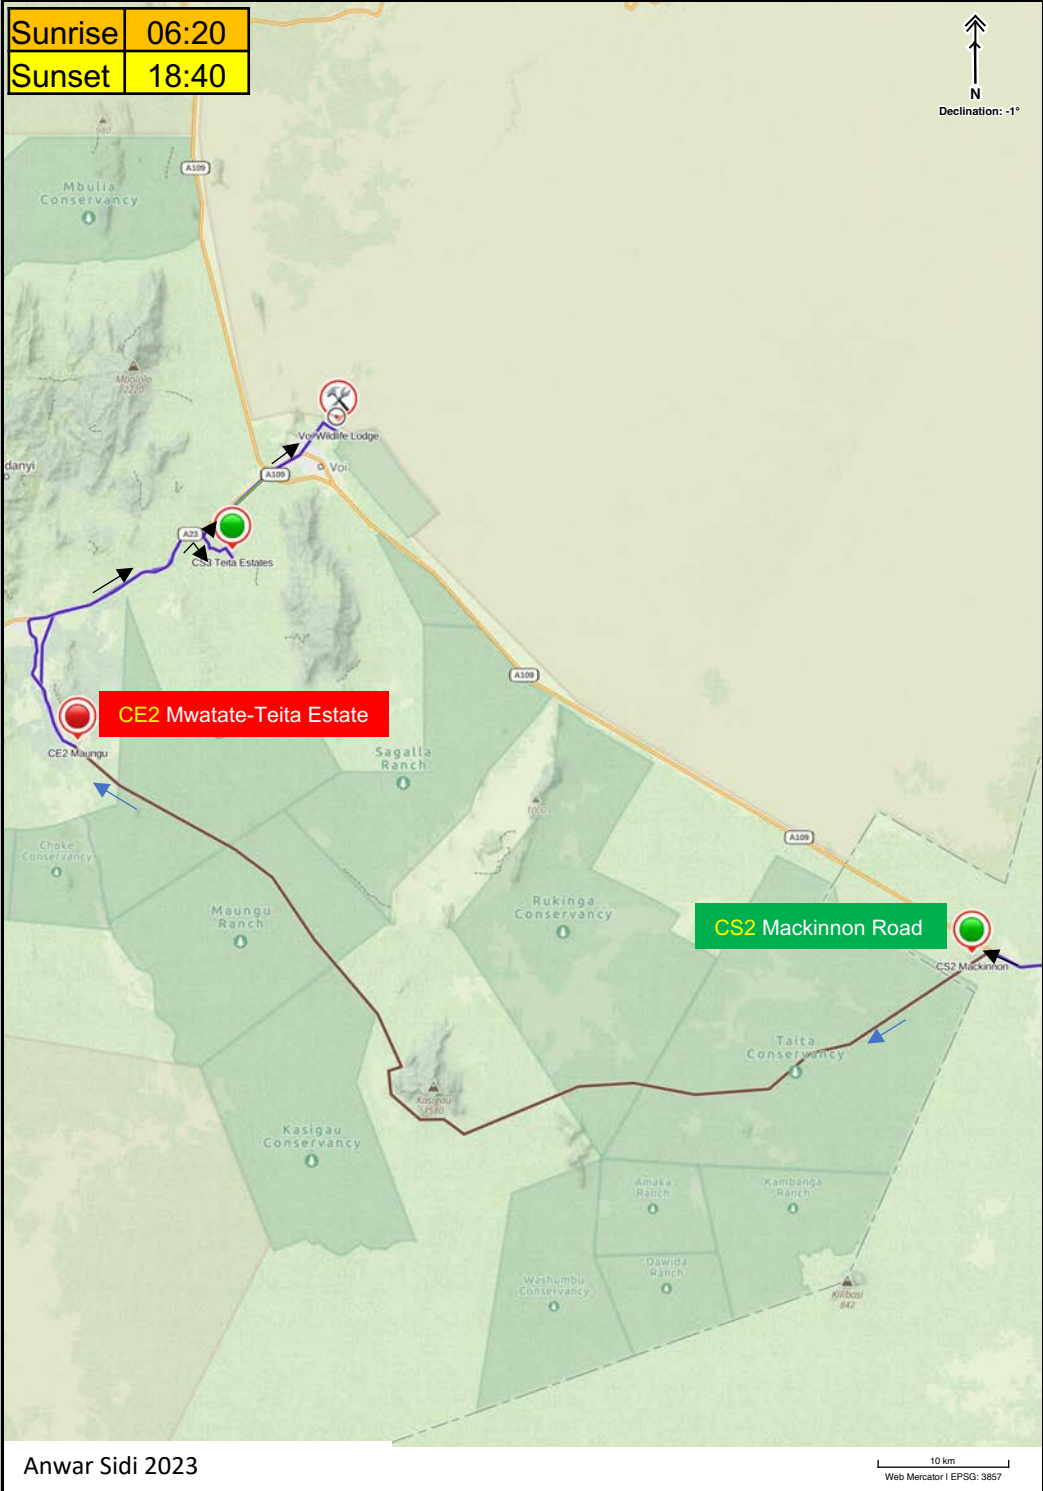

Day 1 Map
LEG 1 MOMBASA TO VOI
Sunday 10th December 2023

Sunrise	06:20
Sunset	18:40

Anwar Sidi 2023

30 km
 Web Mercator | EPSG: 3857

LEG 1 MOMBASA TO VOI
CS1 SOKOKE TO SAMBURU 120.86km
Sunday 10th December 2023

CS1 SOKOKE	1 st Car Due	07:13
CE1 SAMBURU	1 st Car Due	08:23
GPS Coordinates		Elevation
CS1 SOKOKE	S3° 32.578' E39° 48.629'	184
CE1 SAMBURU	S3° 45.573' E39° 16.521'	384

Sunrise	06:20
Sunset	18:40

[CS1 Start](#)

[CE1 Stop](#)

LEG 1 MOMBASA TO VOI
CS2 MACKINNON TO MWATATE-TEITA ESTATE 88.94km
Sunday 10th December 2023

CS2 MACKINNON	1 st Car Due	09:31
CE2 MWATATE-TEITA ESTATE	1 st Car Due	10:21
GPS Coordinates		Elevation
CS2 MACKINNON	S3° 44.419' E39° 02.049'	487
CE2 MWATATE-TEITA ESTATE	S3° 35.561' E38° 25.002'	902

Sunrise	06:20
Sunset	18:40

[CS2 Start](#)

[CE2 Stop](#)

Anwar Sidi 2023

10 km
Web Mercator | EPSG: 3857

LEG 1 MOMBASA TO VOI
CS3 MARIWENYI TO NGUTUNI 32.03km
Sunday 10th December 2023

CS3 MARIWENYI	1 st Car Due	11:34
CE3 NGUTUNI	1 st Car Due	11:59
GPS Coordinates		Elevation
CS3 MARIWENYI	S3° 27.636' E38° 31.409'	723
CE3 NGUTUNI	S3° 26.774' E38° 37.350'	691
Voi Wildlife Lodge	S3° 22.412' E38° 35.731'	625