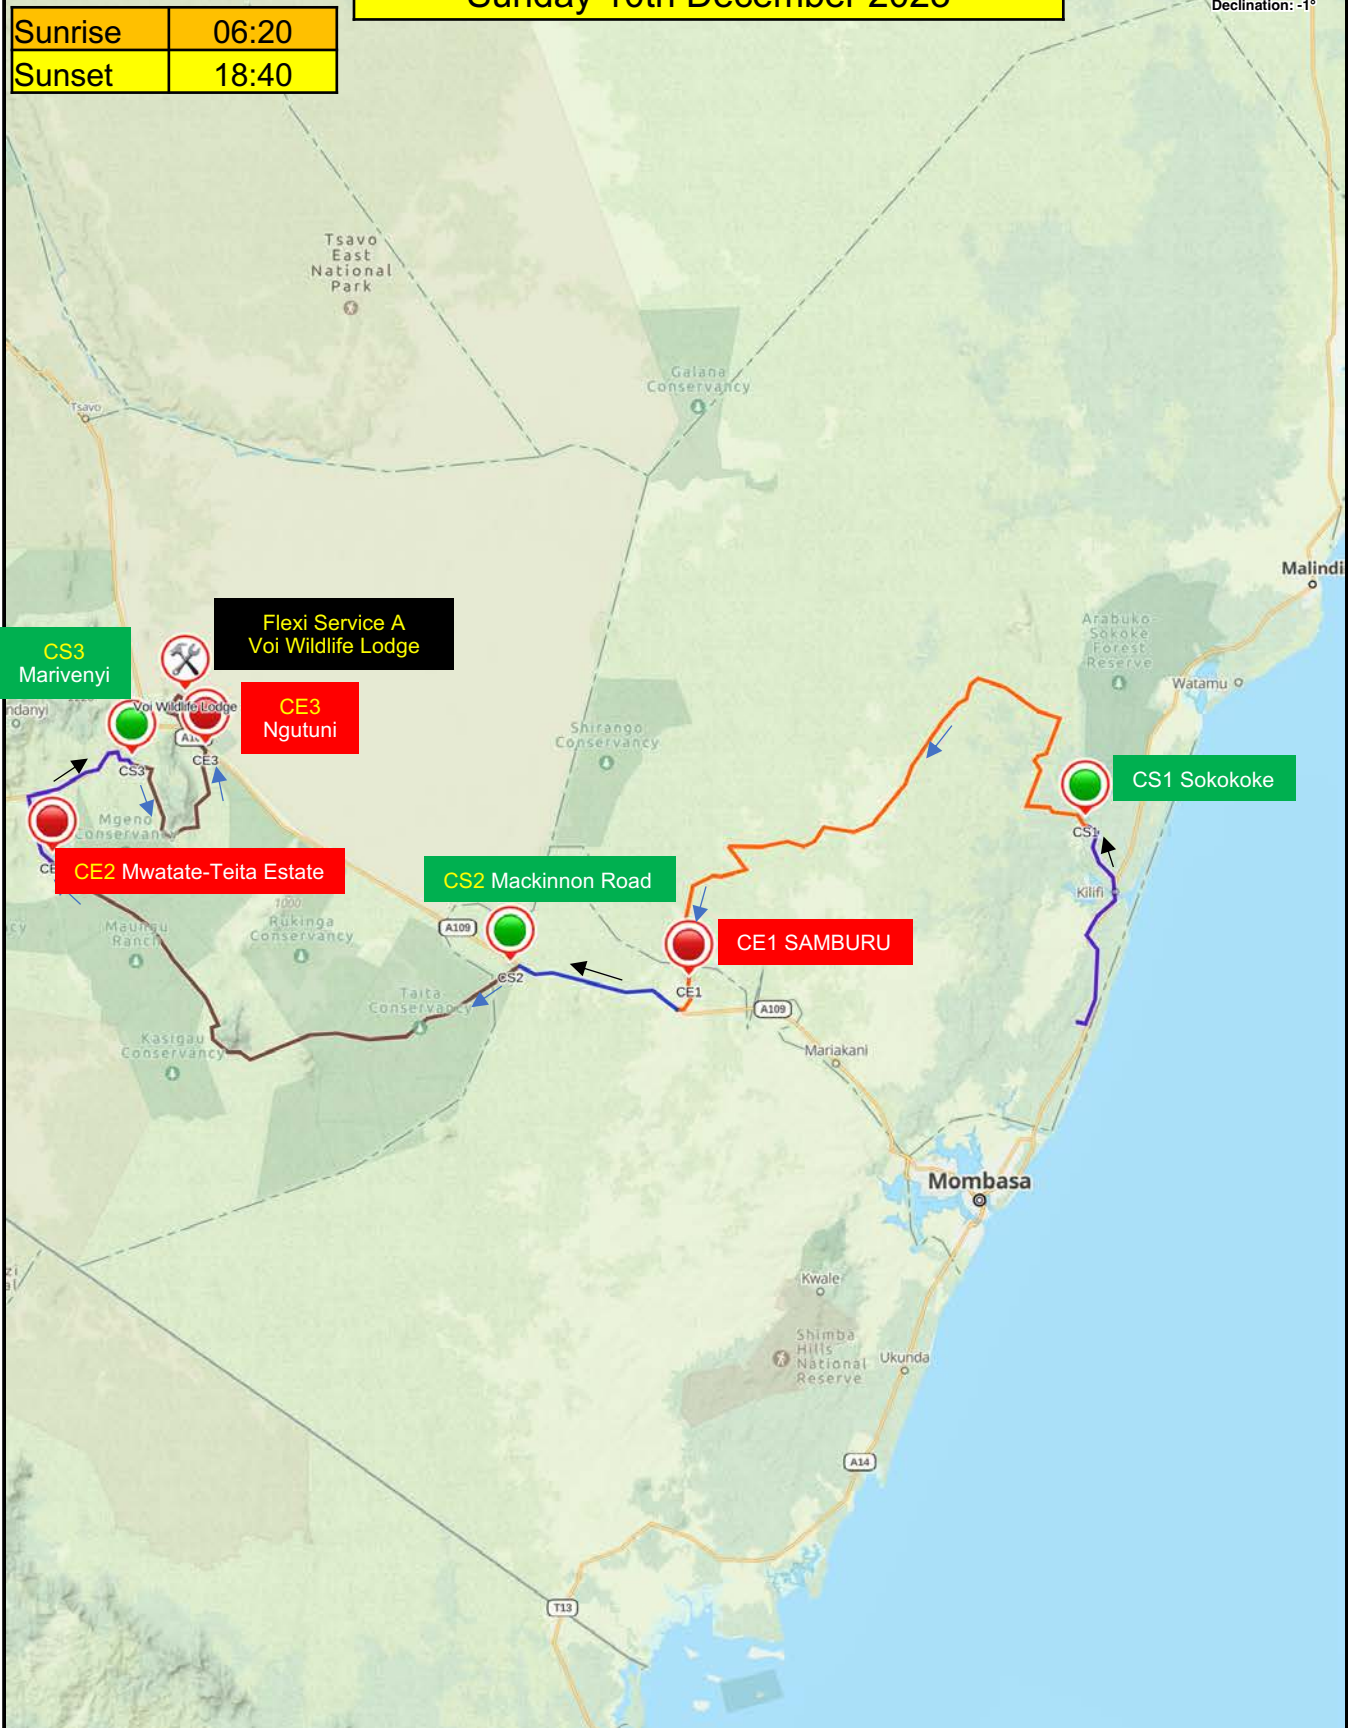

Day 1 Map
LEG 1 MOMBASA TO VOI
Sunday 10th December 2023

Sunrise	06:20
Sunset	18:40

Anwar Sidi 2023

30 km
 Web Mercator | EPSG: 3857

LEG 1 MOMBASA TO VOI
CS1 SOKOKE TO SAMBURU 120.86km
Sunday 10th December 2023

CS1 SOKOKE	1 st Car Due	07:13
CE1 SAMBURU	1 st Car Due	08:23
GPS Coordinates		Elevation
CS1 SOKOKE	S3° 32.578' E39° 48.629'	184
CE1 SAMBURU	S3° 45.573' E39° 16.521'	384

Sunrise	06:20
Sunset	18:40

[CS1 Start](#)

[CE1 Stop](#)

LEG 1 MOMBASA TO VOI
CS2 MACKINNON TO MWATATE-TEITA ESTATE 88.94km
Sunday 10th December 2023

CS2 MACKINNON	1 st Car Due	09:31
CE2 MWATATE-TEITA ESTATE	1 st Car Due	10:21
GPS Coordinates		Elevation
CS2 MACKINNON	S3° 44.419' E39° 02.049'	487
CE2 MWATATE-TEITA ESTATE	S3° 35.561' E38° 25.002'	902

Sunrise	06:20
Sunset	18:40

[CS2 Start](#)

[CE2 Stop](#)

Anwar Sidi 2023

10 km
Web Mercator | EPSG: 3857

LEG 1 MOMBASA TO VOI
CS3 MARIWENYI TO NGUTUNI 32.03km
Sunday 10th December 2023

CS3 MARIWENYI	1 st Car Due	11:34
CE3 NGUTUNI	1 st Car Due	11:59
GPS Coordinates		Elevation
CS3 MARIWENYI	S3° 27.636' E38° 31.409'	723
CE3 NGUTUNI	S3° 26.774' E38° 37.350'	691
Voi Wildlife Lodge	S3° 22.412' E38° 35.731'	625